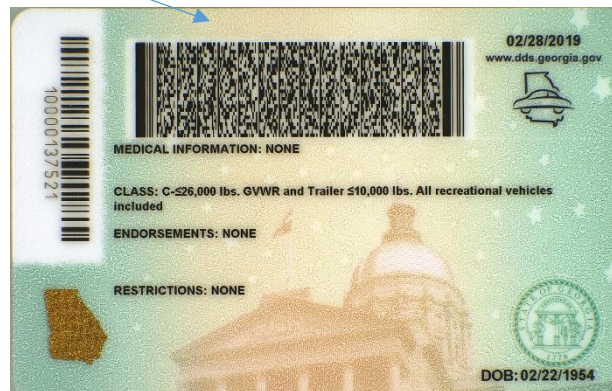

Overlapping

Signatures and Data over photograph

Secure ID Compliant Star
Meets state and federal regulations

Guilloche Design

A background of spirograph-like curves that join to make a design

Laser Engraving

Laser engraving on the card raises the print, making it difficult to tamper or modify

Boater Education Designation

Cardholder who have completed a DNR approved Boater Education will have an Anchor appear on front of their driver's license or ID card

Multiple Laser Images

Feature that enables two or more images to occupy the same area

Veteran Designation

Veterans will have the opportunity to have this important designation along with the American Flag appear on the front of their driver's license or ID card, allowing for immediate recognition of the cardholder's military service

2-D Bar Code

Contains some cardholder information accessible using a PDF-417 compatible scanner

Additional Birth Date

Polycarbonate Card Body

This card will be more durable, secure and tamper-resistant card