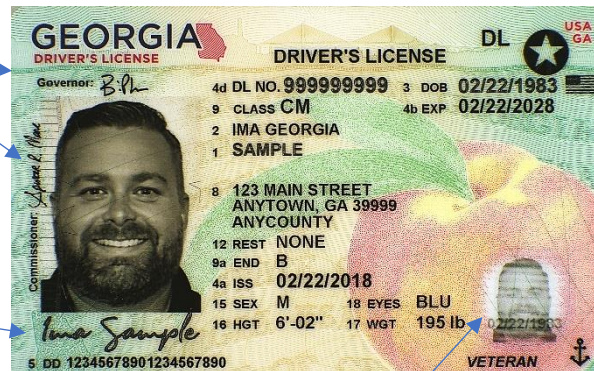

Issuance of the new GA ID and Driver's License will begin Spring 2019.
"Don't Renew Until It's Due" – All current credentials are valid until their expiration date.

Below is an overview of the features and look of the new credentials.

Overlapping

Signatures and Data over photograph

Secure ID Compliant Star
Meets state and federal regulations

Guilloche Design

A background of spirograph-like curves that join to make a design

Laser Engraving

Laser engraving on the card raises the print, making it difficult to tamper or modify

Boater Education Designation

Cardholder who have completed a DNR approved Boater Education will have an Anchor appear on front of their driver's license or ID card

Multiple Laser Images

Feature that enables two or more images to occupy the same area

Veteran Designation

Veterans will have the opportunity to have this important designation along with the American Flag appear on the front of their driver's license or ID card, allowing for immediate recognition of the cardholder's military service