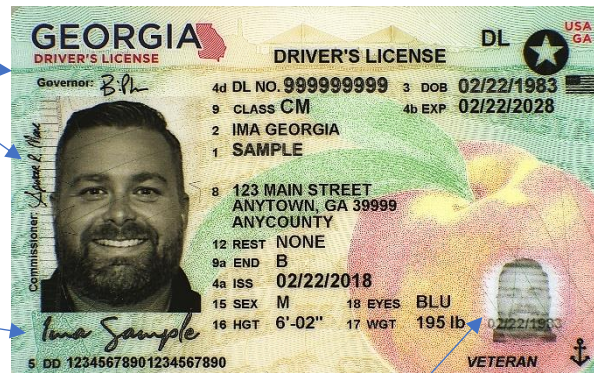

Issuance of the new GA ID and Driver's License is now statewide.
 "Don't Renew Until It's Due" – All current credentials are valid until their expiration date.

Below is an overview of the features and look of the new credentials.

Overlapping

Signatures and Data over photograph

Secure ID Compliant Star
 Meets state and federal regulations

Guilloche Design

A background of spirograph-like curves that join to make a design

Laser Engraving

Laser engraving on the card raises the print, making it difficult to tamper or modify

Coming Soon!

Boater Education Designation
 Cardholder who have completed a DNR approved Boater Education will have an Anchor appear on front of their driver's license or ID card

Multiple Laser Images

Feature that enables two or more images to occupy the same area

Veteran Designation

Veterans will have the opportunity to have this important designation along with the American Flag appear on the front of their driver's license or ID card, allowing for immediate recognition of the cardholder's military service