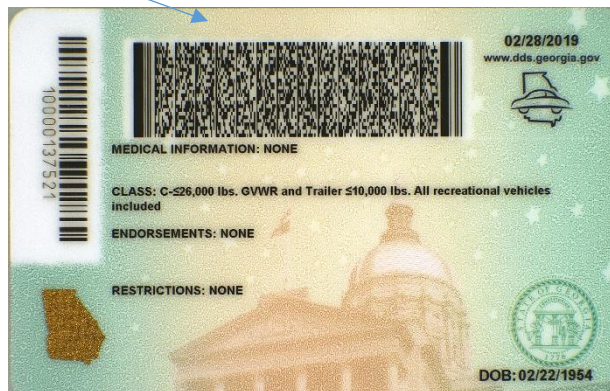

Overlapping

Signatures and Data over photograph

Secure ID Compliant Star
 Meets state and federal regulations

Guilloche Design

A background of spirograph-like curves that join to make a design

Laser Engraving

Laser engraving on the card raises the print, making it difficult to tamper or modify

Coming Soon!

Boater Education Designation
 Cardholder who have completed a DNR approved Boater Education will have an Anchor appear on front of their driver's license or ID card

Multiple Laser Images

Feature that enables two or more images to occupy the same area

Veteran Designation

Veterans will have the opportunity to have this important designation along with the American Flag appear on the front of their driver's license or ID card, allowing for immediate recognition of the cardholder's military service

2-D Bar Code

Contains some cardholder information accessible using a PDF-417 compatible scanner

Additional Birth Date

Polycarbonate Card Body

This card will be more durable, secure and tamper-resistant card